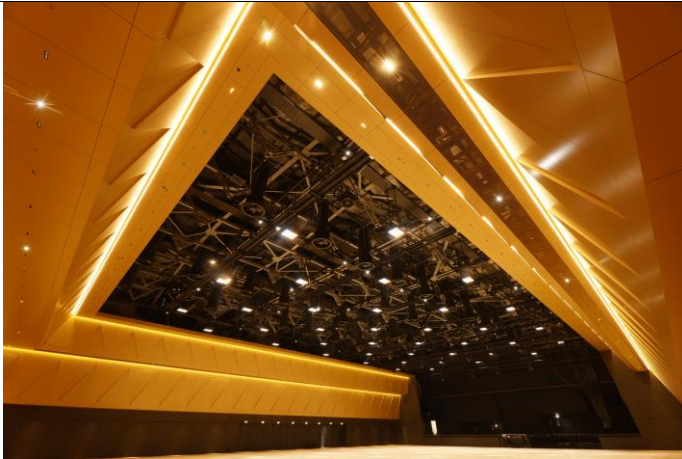

KONGRESS-SAAL Rheingoldhalle

eventsplus
MAINZ CONGRESS

„1.750 sqm of floor space, fully equipped stage and proscenium, grandstand.

With up to 2.496 persons capacity, the congress hall offers sufficient space for meetings, congresses and cultural events.“

- + floor space: 1.744,84 sqm
- + room measure: 48,20 m (length) x 36,20 m (width) x 10,22 m (height)
- + 8 hall doors
- + light parquet floor, wall cladding in gold & anthracite (wood & steel)
- + open ceiling
- + various power connections available, up to 125 ACEE & Powerlocks
- + heating, ventilation
- + air-conditioned
- + Wifi connection possible
- + retractable grandstand (10-level)
- + hanging points in the hall (on the grid: 10,50 m x 7 m), for loads up to 1.000 kg
- + surface load 1.000 kg/sqm in the hall

Stage:

- + permanently installed, 28,48 m (width) x 7,90 m (depth)
- + height from hall floor: 1,20 m
- + portal height from stage: 7,80 m
- + main curtain with background curtainVorbühne
- + (stepless): measure: max. 20 m (length), 3,50 m (width), 1,20 m (height)

Seating capacity:

- + In rows: 2.496 pax.
- + Classroom style: 930 pax
- + Banquet style: 1.300 pax

KONGRESS-SAAL Rheingoldhalle