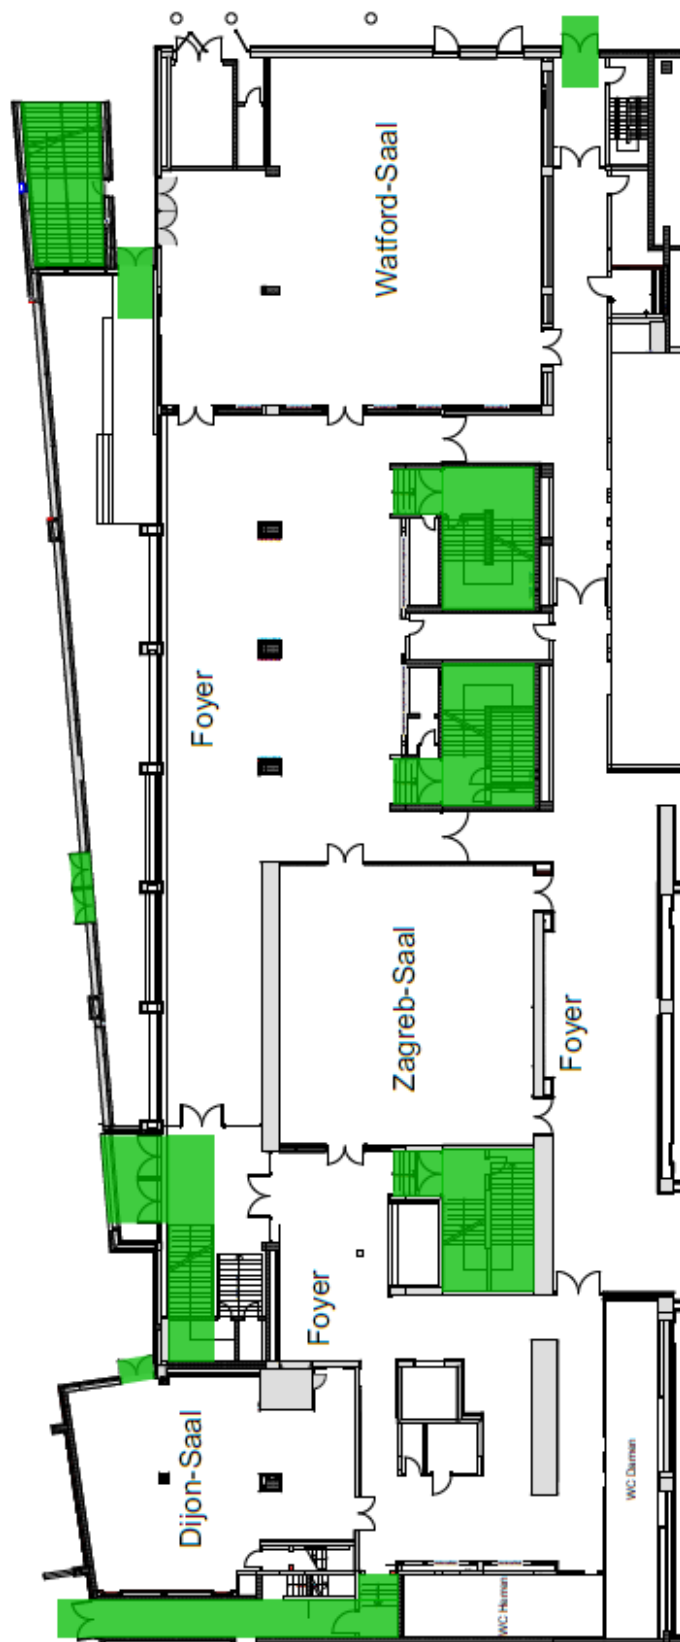

### Foyer I

703,72 sqm

### Foyer II

287,98 sqm

#### **For the foyers applies:**

- + daylight (sunlight: midday/afternoon)
- + LED light
- + walls & ceilings: white
- + Bitu terrazzo on concrete base
- + WCs available, also barrier-free
- + divisibility through partition walls possible
- + electricity connection
- + heating, ventilation
- + air-conditioned
- + W-LAN connection (LAN connection on request)
- + floor load capacity: 500 kg/sqm
- + Elevator: Passenger elevator to the Rheinfoyer

# Watford-, Dijon- und Zagreb-Hall