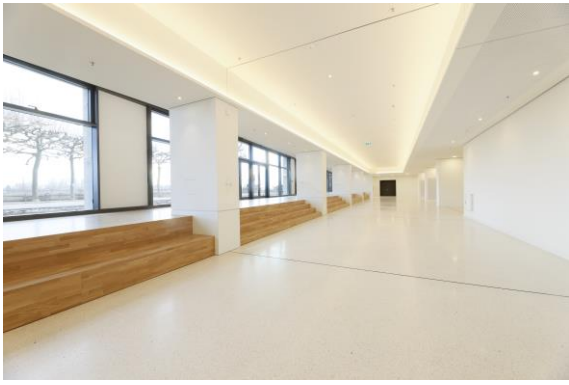

Watford-, Dijon- und Zagreb-Hall

Rheingoldhalle

eventsplus
MAINZ CONGRESS

Foyer I

703,72 sqm